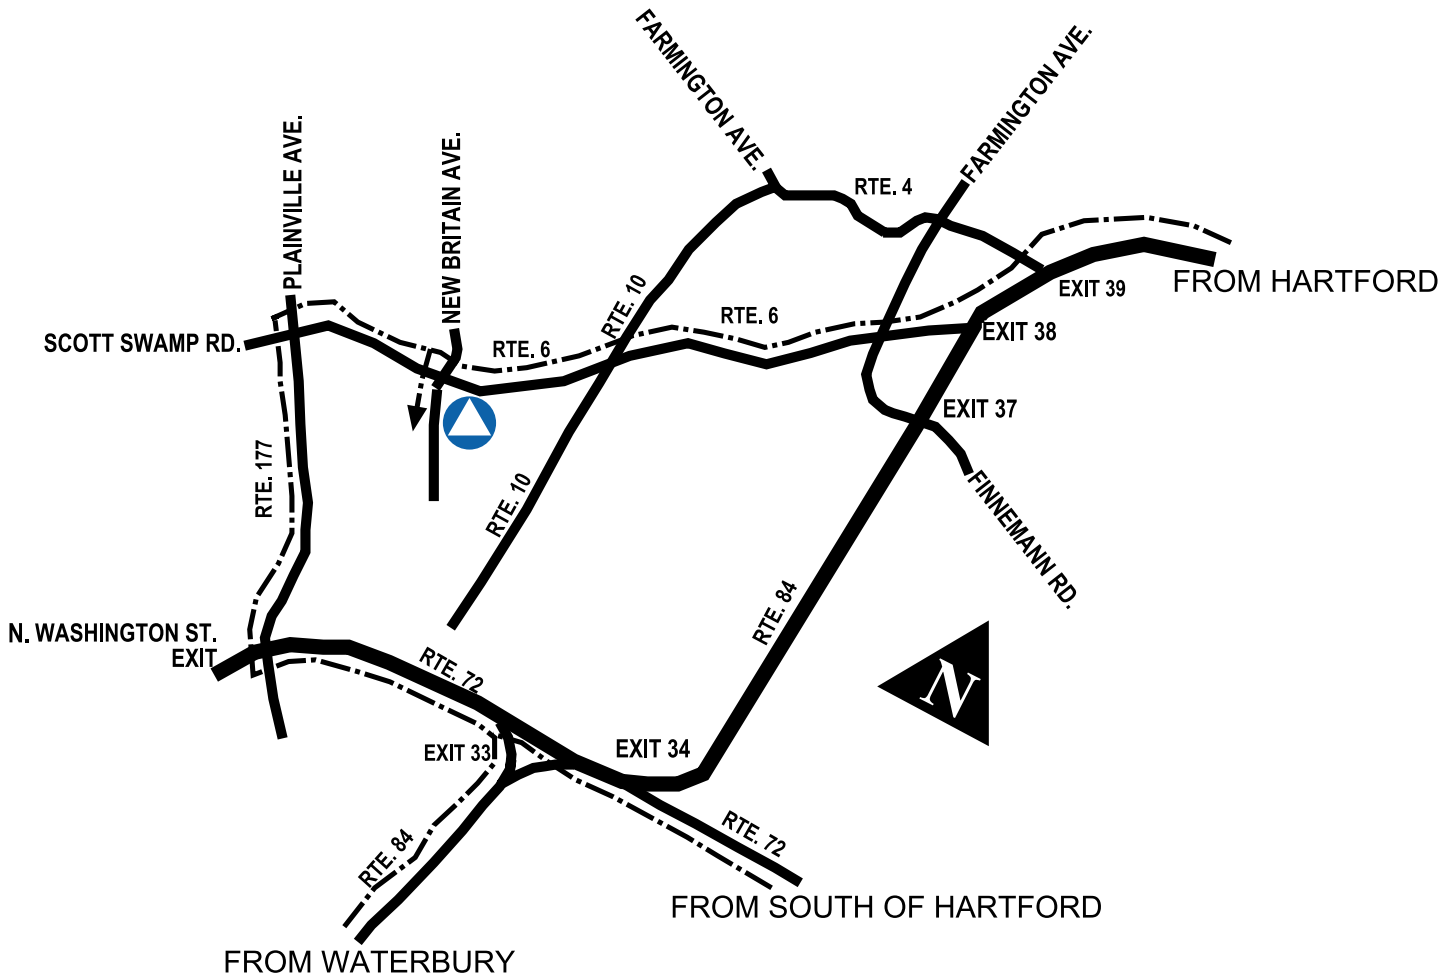

Directions to Maier

1789 New Britain Avenue
Farmington, CT
860-677-4581

From West of Farmington

Take 84 East to Exit 33 (Route 72)

Route 72 to Route 177
(N. Washington St.)
Turn right onto 177.

Route 177 to second light.
(Tunxis College is at corner)
Right at light onto Route 6.

Go to third light.
Turn right onto New Britain Ave.
We are first building on left.

From East of Farmington

Take 84 West to Exit 38 (Route 6)
straight onto Route 6.

Go several miles on Route 6.

Go left at 5th light on New Britain
Ave. We are first building on left.

From North of Hartford

Take 91 South to 84 West.

Then follow directions for
"From East of Farmington"

From South of Hartford

Take 91 North to Exit 22
(Route 9 North)

9 North to 72 West (Bristol)

(The road will split to the left.
72 briefly joins 84 then splits off to
the right. Be sure to stay on
72 West)

Take exit for Route 177 –
(N. Washington St.) Turn right
onto 177.

Then follow directions for
"From West of Farmington"